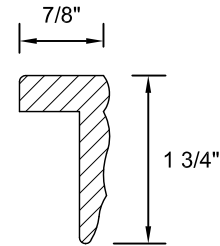

PARTITION SYSTEMS

LAMINATED WOOD TRIM COMPONENTS

#2300
1" WOOD
BATTEN

#2305
1-1/2" WOOD
BATTEN

#2307
1-1/2" SQUARE
WOOD BATTEN

#2310
BASE &
CASING

#2311
BASE & CASING

#2330
WINDOW
CASING

#2321
OUTSIDE
CORNER

#2320
OUTSIDE
CORNER

#2315
INSIDE
CORNER

#2325 VARIABLE CORNER BATTEN

#2335 DOOR JAMB