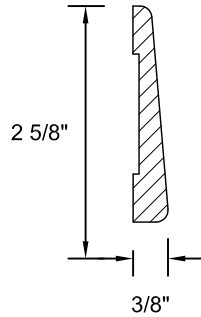

PARTITION SYSTEMS

LAMINATED WOOD TRIM COMPONENTS

#2300
1" WOOD
BATTEN

#2305
1-1/2" WOOD
BATTEN

#2307
1-1/2" SQUARE
WOOD BATTEN

#2310
BASE &
CASING

#2311
BASE & CASING

#2330
WINDOW
CASING

#2321
OUTSIDE
CORNER

#2320
OUTSIDE
CORNER

#2315
INSIDE
CORNER

#2325 VARIABLE CORNER BATTEN

#2335 DOOR JAMB